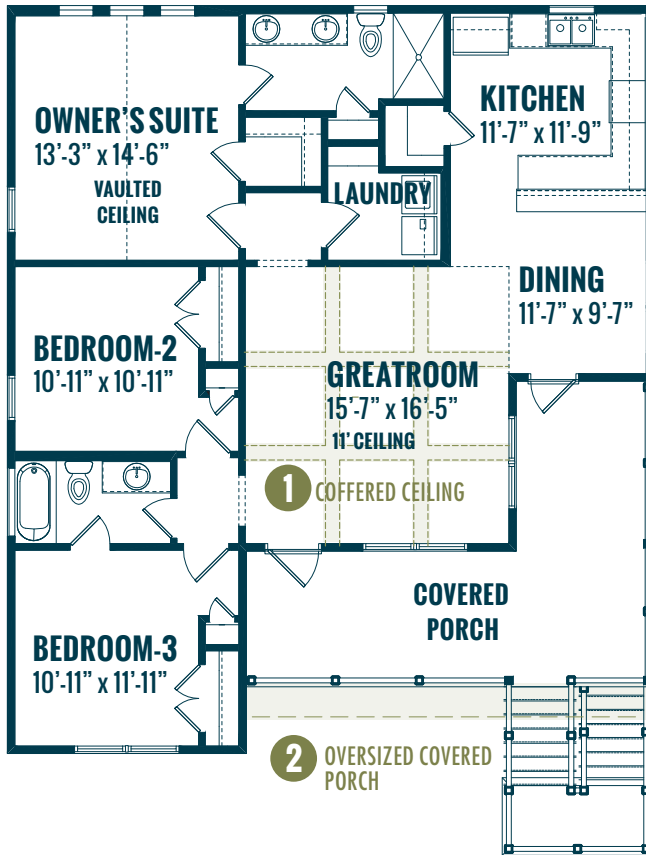

OAK ISLAND I

ISEN HOUR
HOMES

Specs:

Bedrooms:	3
Bathrooms:	2
Square Footage:	1,309 ft. ²
Storage Square Footage:	158 ft. ²
Covered Porch Square Footage:	275 ft. ²
Width:	38'-0"
Depth:	44'-0"

Options:

- 1 Coffered Ceiling in Den
- 2 Oversized Covered Porch (adds 45 ft.²)
- 3 Screened Porch
- Ask About Lower Level Storage Options

03/08/2016

Watercolors, illustrations, and floor plans shown are for marketing purposes only and are subject to change at builder's discretion. Square footage is outside veneer and should be independently verified. This is not a legal document.

ENTRY LEVEL

MAIN LEVEL

3
OPTIONAL SCREENED PORCH