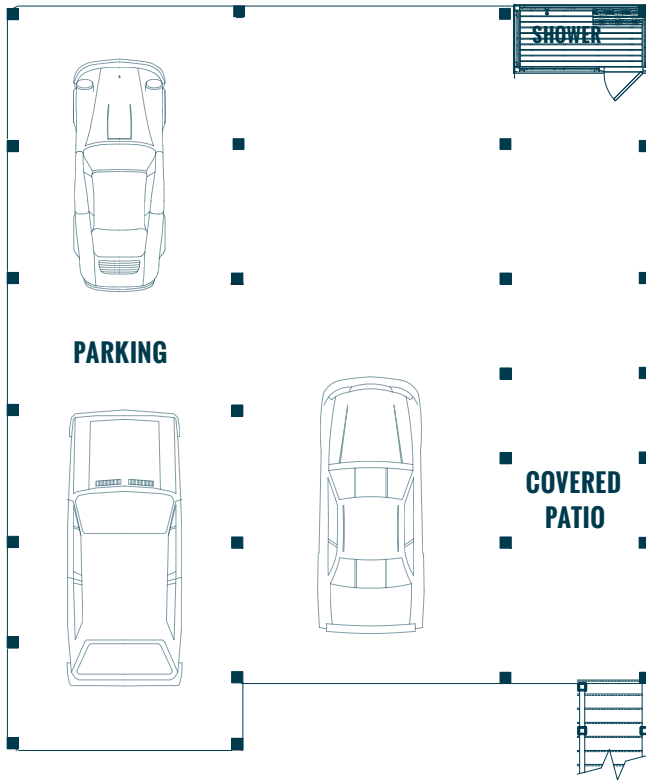

OAK ISLAND I

ISEN HOUR
HOMES

Specs:

Bedrooms:	3
Bathrooms:	2
Square Footage:	1,309 ft. ²
Storage Square Footage:	158 ft. ²
Covered Porch Square Footage:	275 ft. ²
Width:	38'-0"
Depth:	44'-0"

Options:

- 1 Coffered Ceiling in Den
- 2 Oversized Covered Porch (adds 45 ft.²)
- 3 Screened Porch
- Ask About Lower Level Storage Options

03/08/2016

Watercolors, illustrations, and floor plans shown are for marketing purposes only and are subject to change at builder's discretion. Square footage is outside veneer and should be independently verified. This is not a legal document.

ENTRY LEVEL

MAIN LEVEL

3
OPTIONAL SCREENED PORCH