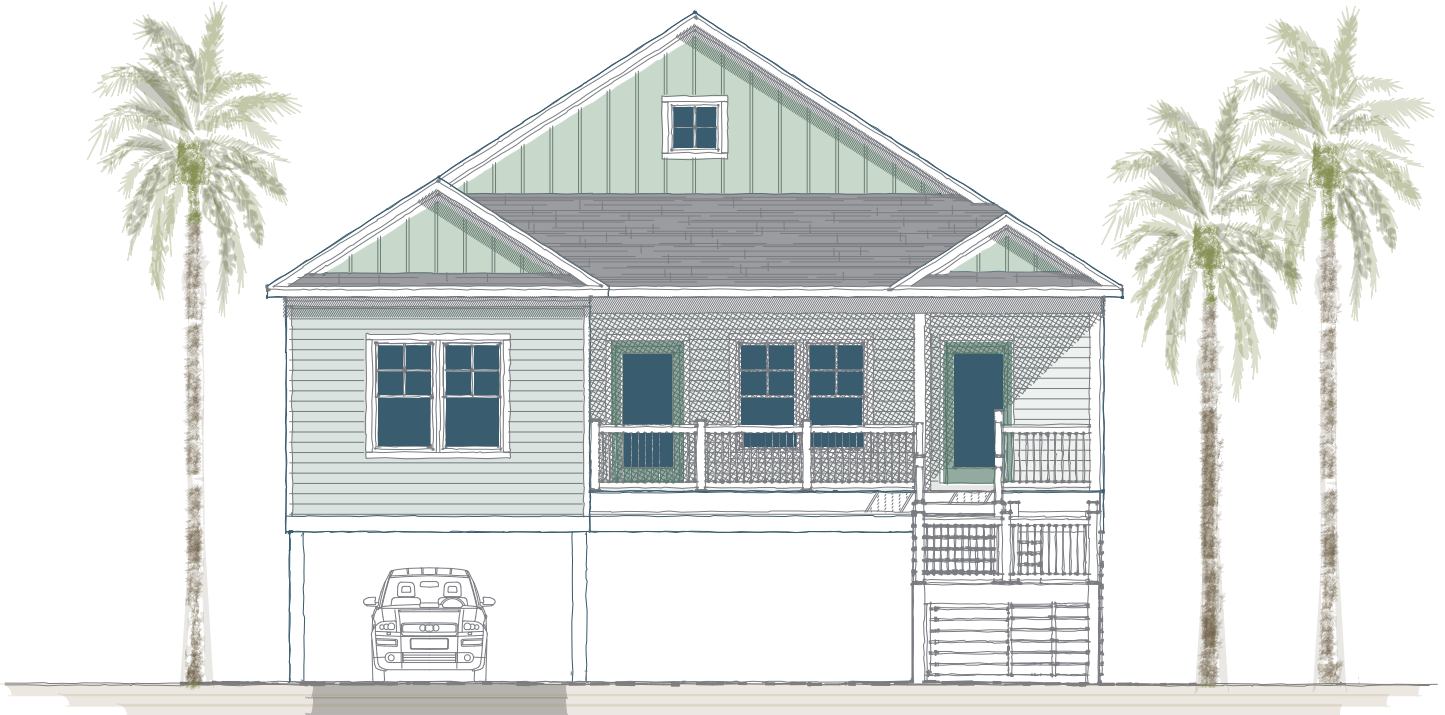

OAK ISLAND I

ISEN HOUR
HOMES

Specs:

Bedrooms:	3
Bathrooms:	2
Square Footage:	1,309 ft. ²
Storage Square Footage:	158 ft. ²
Covered Porch Square Footage:	275 ft. ²
Width:	38'-0"
Depth:	44'-0"

Options:

- 1 Coffered Ceiling in Den
- 2 Oversized Covered Porch (adds 45 ft.²)
- 3 Screened Porch
- Ask About Lower Level Storage Options

03/08/2016

Watercolors, illustrations, and floor plans shown are for marketing purposes only and are subject to change at builder's discretion. Square footage is outside veneer and should be independently verified. This is not a legal document.

ENTRY LEVEL

MAIN LEVEL

3
OPTIONAL SCREENED PORCH